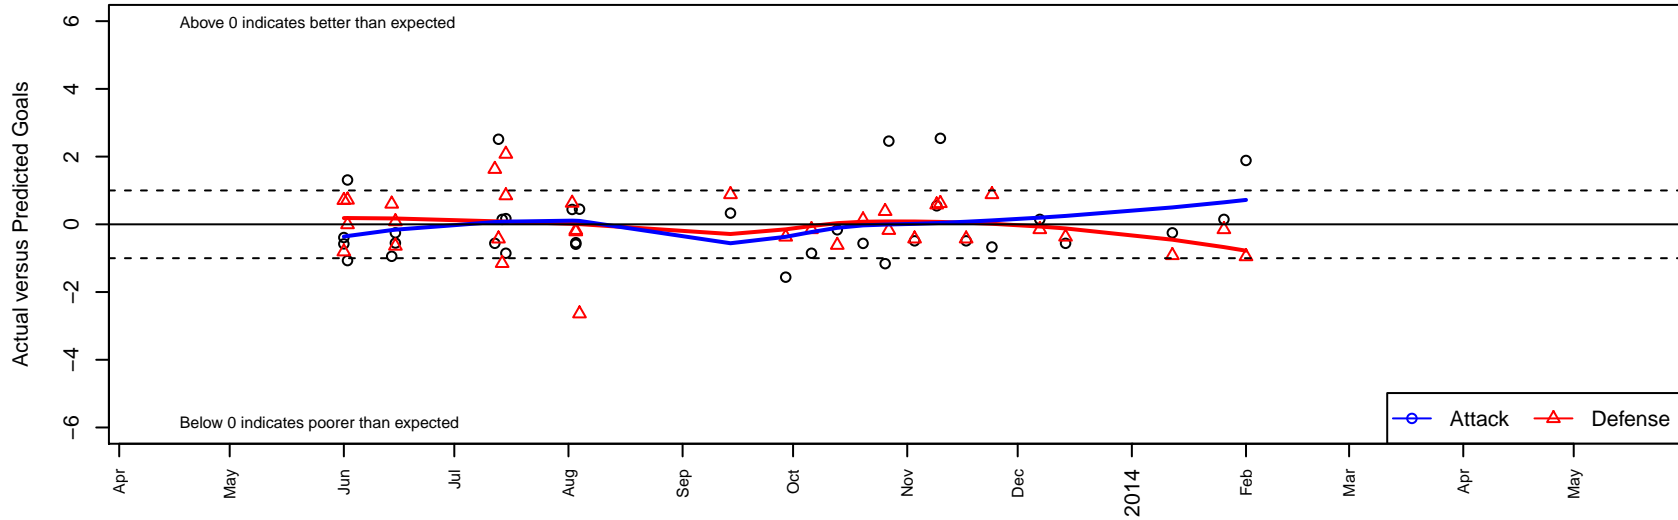

# Westsound FC Red B96

Westsound FC  
 Silverdale, WA  
 B96 total strength=1498  
 attack=12.37 defense=10.2  
 fall league = RCL B96 Div 3  
 alt names used:  
 WESTSOUND FC 96 RED (WA)  
 Westsound FC 96 red  
 WestSound FC Red (A)

Venues played:  
 Showcase of Champions Samba U16  
 Rainier Challenge Copa U17  
 Nike Crossfire Challenge Silver U17  
 WA Rush Cup BU17 Gold U17  
 RCL B96 Div 3  
 Challenge Cup B96

**Westsound FC Red B96**  
 Dots are actual minus expected GF (blue circles) and GA (red triangles).  
 Blue line is smoothed change in attack strength. Red is smoothed change in defense strength.